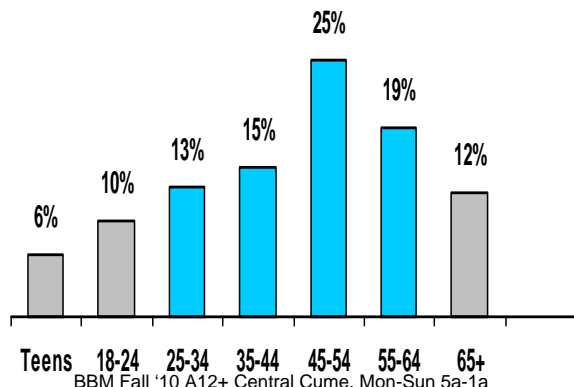

96.7

CHYM FM

TODAY'S BEST MUSIC

In the next 7 days **96,639***
 local listeners will listen to **CHYM 96.7**

- **64%** of CHYM listeners are female
- **36%** are male
- Most are between 25 and 64 years (72%)
- CHYM is the #1 medium to reach upscale Adults in the Tri-Cities

- Skew higher in income and education.
- They work at white collar and professional occupations.
- Are active. They enjoy gardening, fitness walking, swimming and home workout/exercise
- Enjoy dining out
- Go to movies, bars and national/provincial parks
- Consider family life and having children to be a very important part of their life
- Are likely to be part of the "Baby Boom" generation