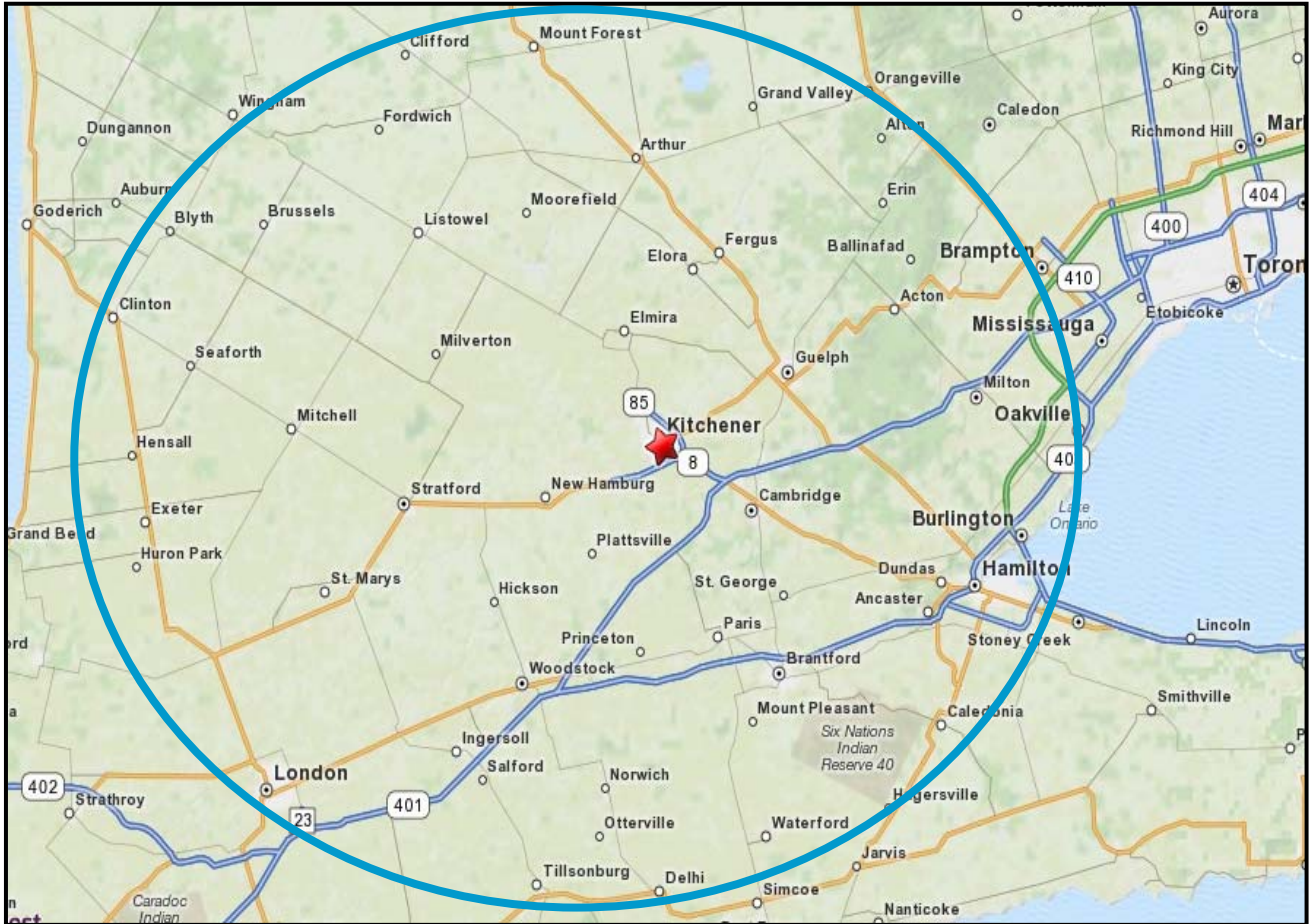

CHYM 96.7 is the region's most powerful station...the only station serving the powerful "women 35 plus" demographic...and that power translates into decision making and spending.

COVERAGE MAP

100,000 Watts Day & Night