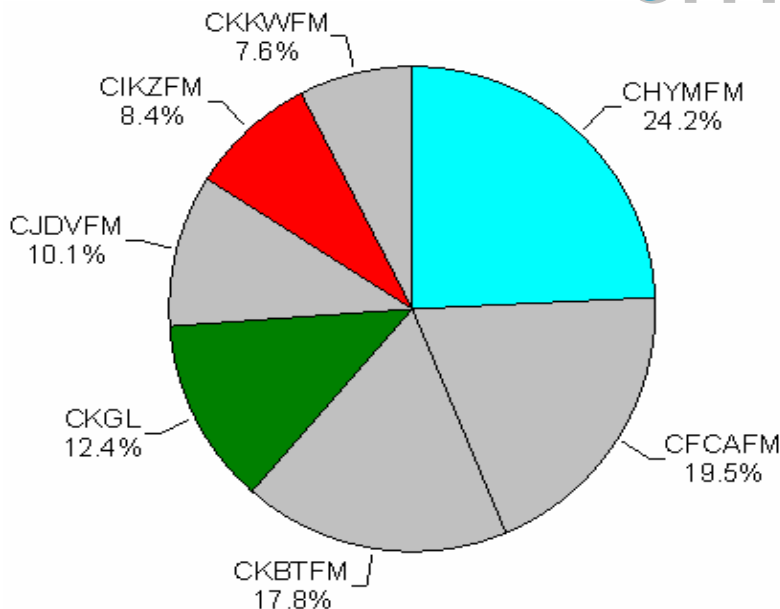

*Source: Statistics Canada, Census 2006, Kitchener Census Metropolitan Area includes Waterloo Region except Wellesley and Wilmot townships.

**MicroBBM Fall 2010

***BBM RTS Kitchener-Waterloo Fall '09, Adults 12+

96.7 WOMEN AGED 35-54

CHYM FM
TODAY'S BEST MUSIC

- 62% have some level of post-secondary education
- 58.3% have children in the household
- 31% are Owners, Managers and Professionals
- 58.8% have a household income of \$60,000+
- 55.8% did not read the newspaper yesterday
- *87.5% listened to radio yesterday*

*Source: BBM RTS Kitchener-Waterloo Fall '09

24.2%
listen to
CHYM-FM!

Rank	CallLetters	FCCume	FC Aqh	Ctrl Cume	Ctrl Aqh	Composition: Ctrl Cume
1	CHYM-FM	43,990	3,394	24,522	2,088	24.2%
2	CFCAFM	50,084	3,316	19,884	1,351	19.5%
3	CKBT-FM	32,957	1,255	17,960	634	17.8%
4	CKGL	14,996	558	12,547	410	12.4%
5	CJDV-FM	13,044	734	10,254	691	10.1%
6	CIKZ-FM	25,059	1,404	8,523	512	8.4%
7	CKKW-FM	10,078	652	7,652	616	7.6%