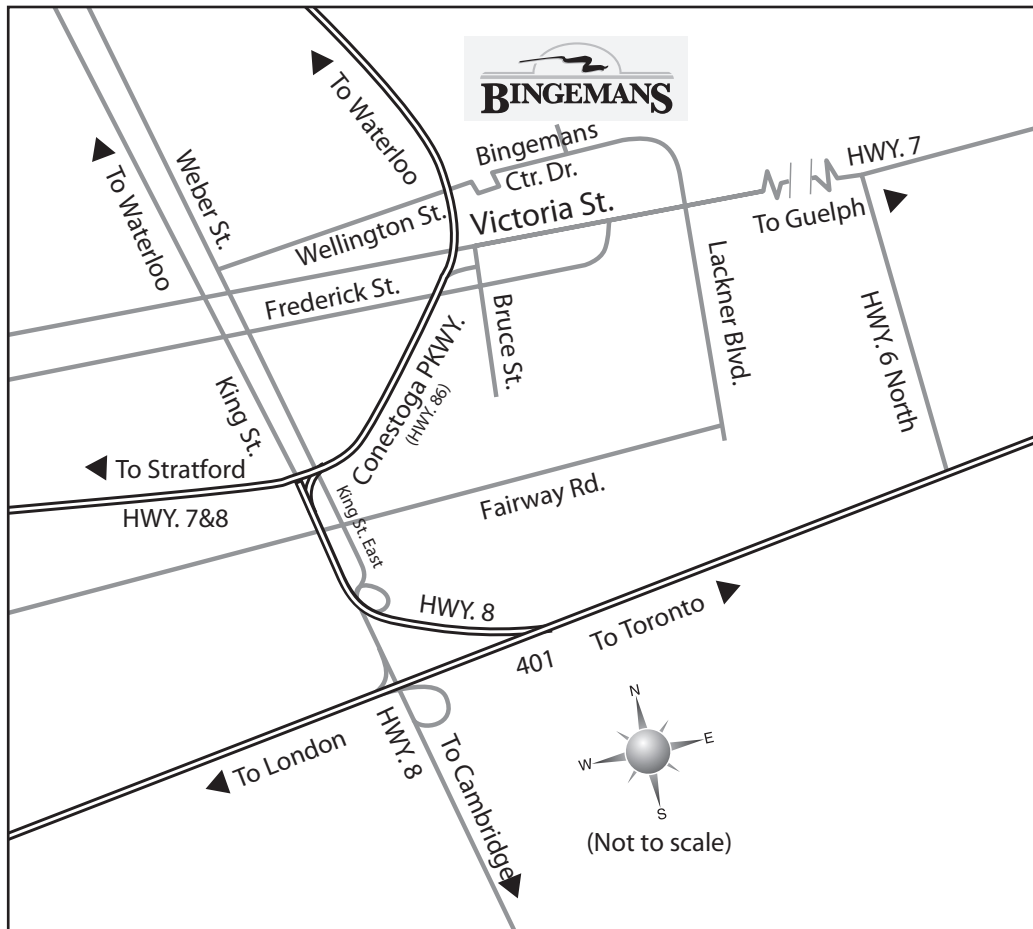

WAREHOUSE BLOWOUT SALE

UP TO 80% OFF

- Hosted at Bingemans, Marshall Hall
- New Merchandise Arriving Daily
- Petite & Women Sizes Available
- Lots of Parking

*With every purchase,
you will be entered to win a*
\$500
shopping spree at Spanner!

HOURS

Monday - Friday	10:00 am - 8:00 pm
Saturday	10:00 am - 6:00 pm
Sunday	11:00 am - 5:00 pm

WEDNESDAY, JUNE 8TH TO SUNDAY, JUNE 19TH, 2011

 **SPANNER**
Inspired Style.™

Travel Directions

From London

Take Hwy. #401 East to Hwy. #8 West (exit 278B). Go North on King St., and take Hwy. #8. Take Hwy. #85 North to Wellington St. East. Turn South on Shirley Ave., and follow to the first Bingemans' entrance on left side.

From Toronto

Take Hwy. #401 West to Hwy. #8 West. Take Hwy. #85 North to Wellington St. East. Turn South on Shirley Ave., and follow to the first Bingemans' entrance on left side.

From Brantford

Take Hwy. #24 North to Hwy. #401 West. Take Hwy. #8 West to Hwy. #85 North to Wellington St. East. Turn South on Shirley Ave., and follow to the first Bingemans' entrance on left side.

From Stratford

Take Hwy. #7 to Hwy. #85 North. Take Wellington St. East and turn South on Shirley Ave., and follow to the first Bingemans' entrance on left side.

From St. Jacobs

Take Hwy. #85 South to Wellington St. East. Turn South on Shirley Ave., and follow to the first Bingemans' entrance on left side.